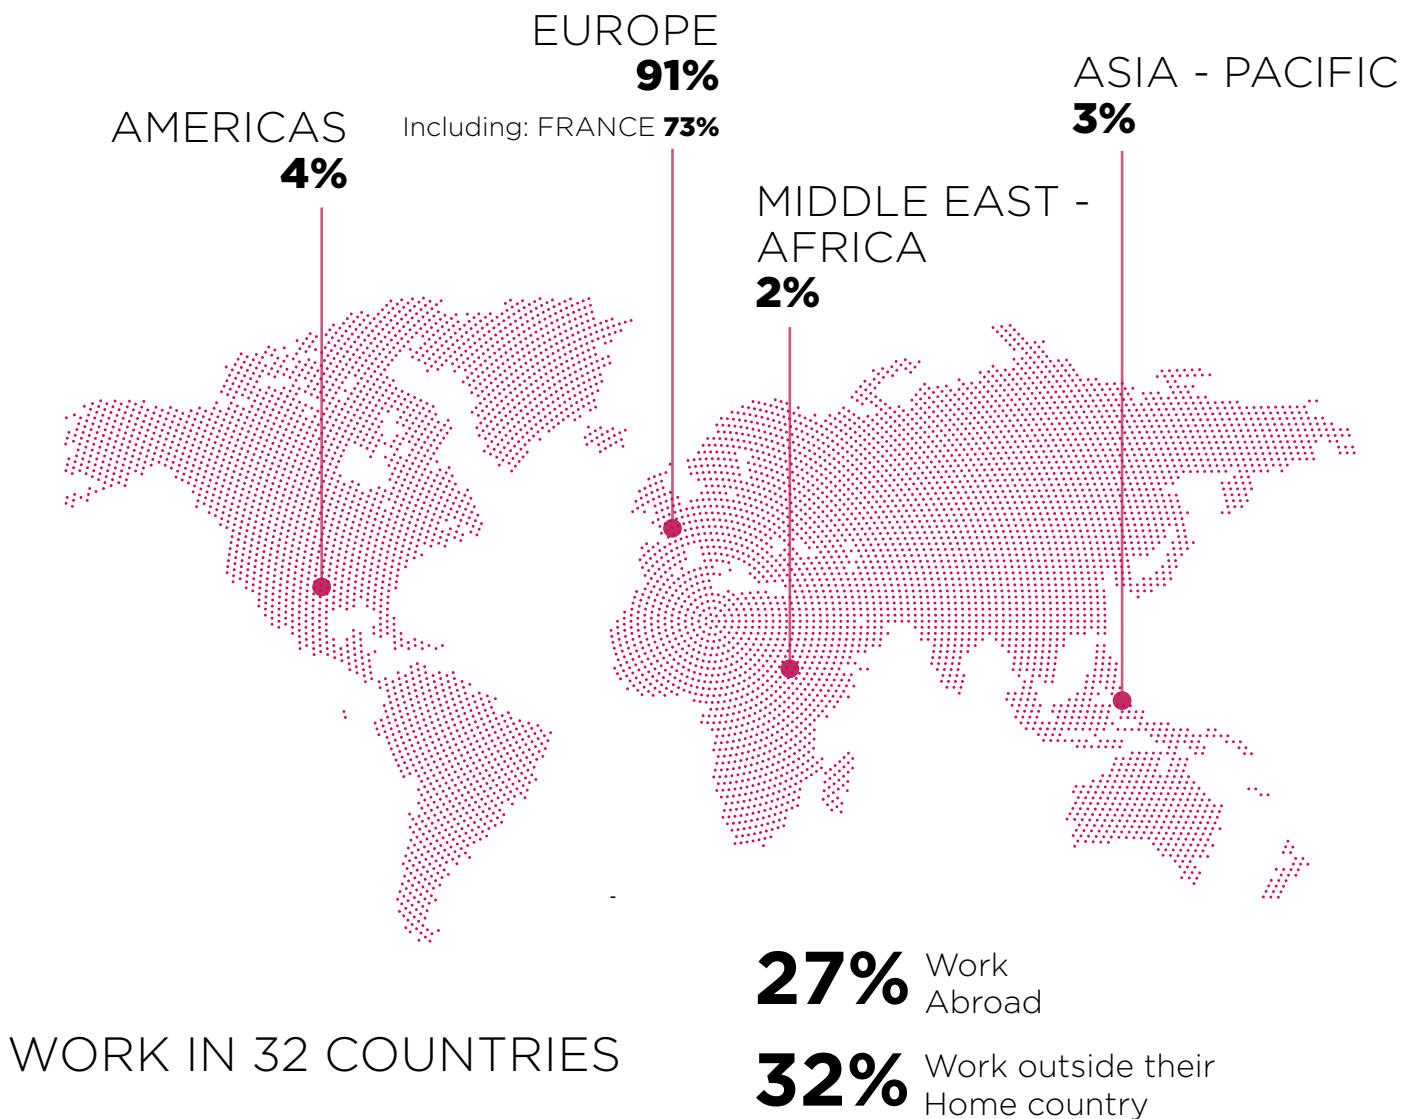

SOUTH KOREA
SPAIN
SWEDEN
SWITZERLAND
THAILAND
TUNISIA
UNITED STATES

CAREER CHOICES

65% CONTINUED
STUDIES

35% ENTERED
THE JOB MARKET

SCHOOLS OF CHOICE

**EDHEC, CASS, ESADE, HULT, IE, IMPERIAL
COLLEGE, LBS, MAASTRICHT, NUS, UCLA...**

KEY EMPLOYMENT FIGURES

INTERNATIONAL MOBILITY GRADUATES ACCEPTED JOBS IN 32 COUNTRIES

83%
OF JOBS HAVE AN INTERNATIONAL SCOPE

32%
OF GRADUATES WORK OUTSIDE THEIR HOME COUNTRY

73%
OF INTERNATIONAL GRADUATES WORK OUTSIDE THEIR HOME COUNTRY

PLACEMENT STATISTICS: SECTOR

PLACEMENT STATISTICS: FUNCTION

PLACEMENT STATISTICS: LOCATION

TOP LOCATIONS

CANADA	UNITED KINGDOM
USA	LUXEMBOURG
FRANCE	MONACO
CHINA	SWITZERLAND
THAILAND	UAE

EMPLOYERS

TOP RECRUITERS