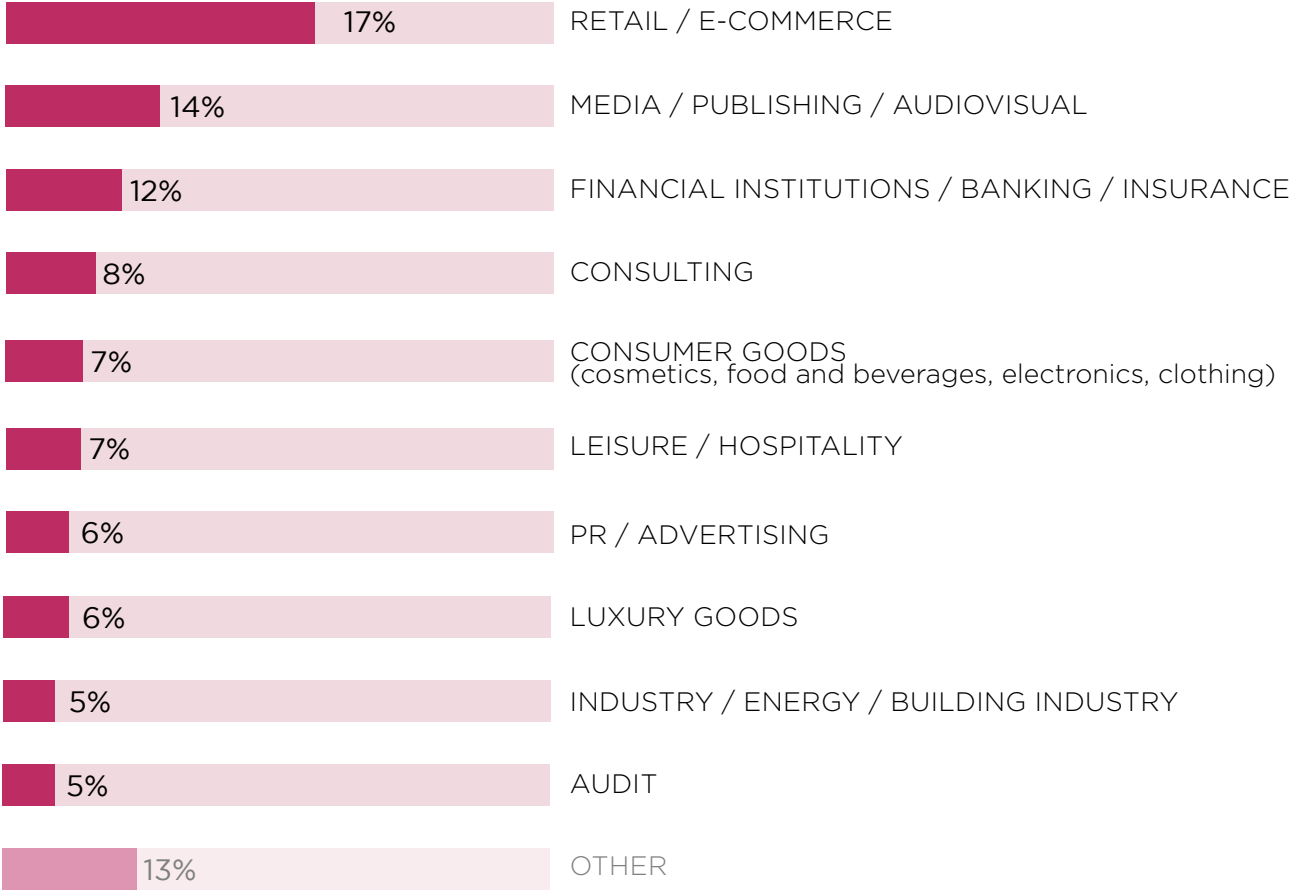

SOUTH KOREA
SPAIN
SWEDEN
SWITZERLAND
THAILAND
TUNISIA
UNITED STATES

CAREER CHOICES

65% CONTINUED
STUDIES

35% ENTERED
THE JOB MARKET

SCHOOLS OF CHOICE

**EDHEC, CASS, ESADE, HULT, IE, IMPERIAL
COLLEGE, LBS, MAASTRICHT, NUS, UCLA...**

KEY EMPLOYMENT FIGURES

INTERNATIONAL MOBILITY GRADUATES ACCEPTED JOBS IN 32 COUNTRIES

83%
OF JOBS HAVE AN INTERNATIONAL SCOPE

32%
OF GRADUATES WORK OUTSIDE THEIR HOME COUNTRY

73%
OF INTERNATIONAL GRADUATES WORK OUTSIDE THEIR HOME COUNTRY

PLACEMENT STATISTICS: SECTOR

PLACEMENT STATISTICS: FUNCTION

PLACEMENT STATISTICS: LOCATION

TOP LOCATIONS

CANADA	UNITED KINGDOM
USA	LUXEMBOURG
FRANCE	MONACO
CHINA	SWITZERLAND
THAILAND	UAE

EMPLOYERS

TOP RECRUITERS