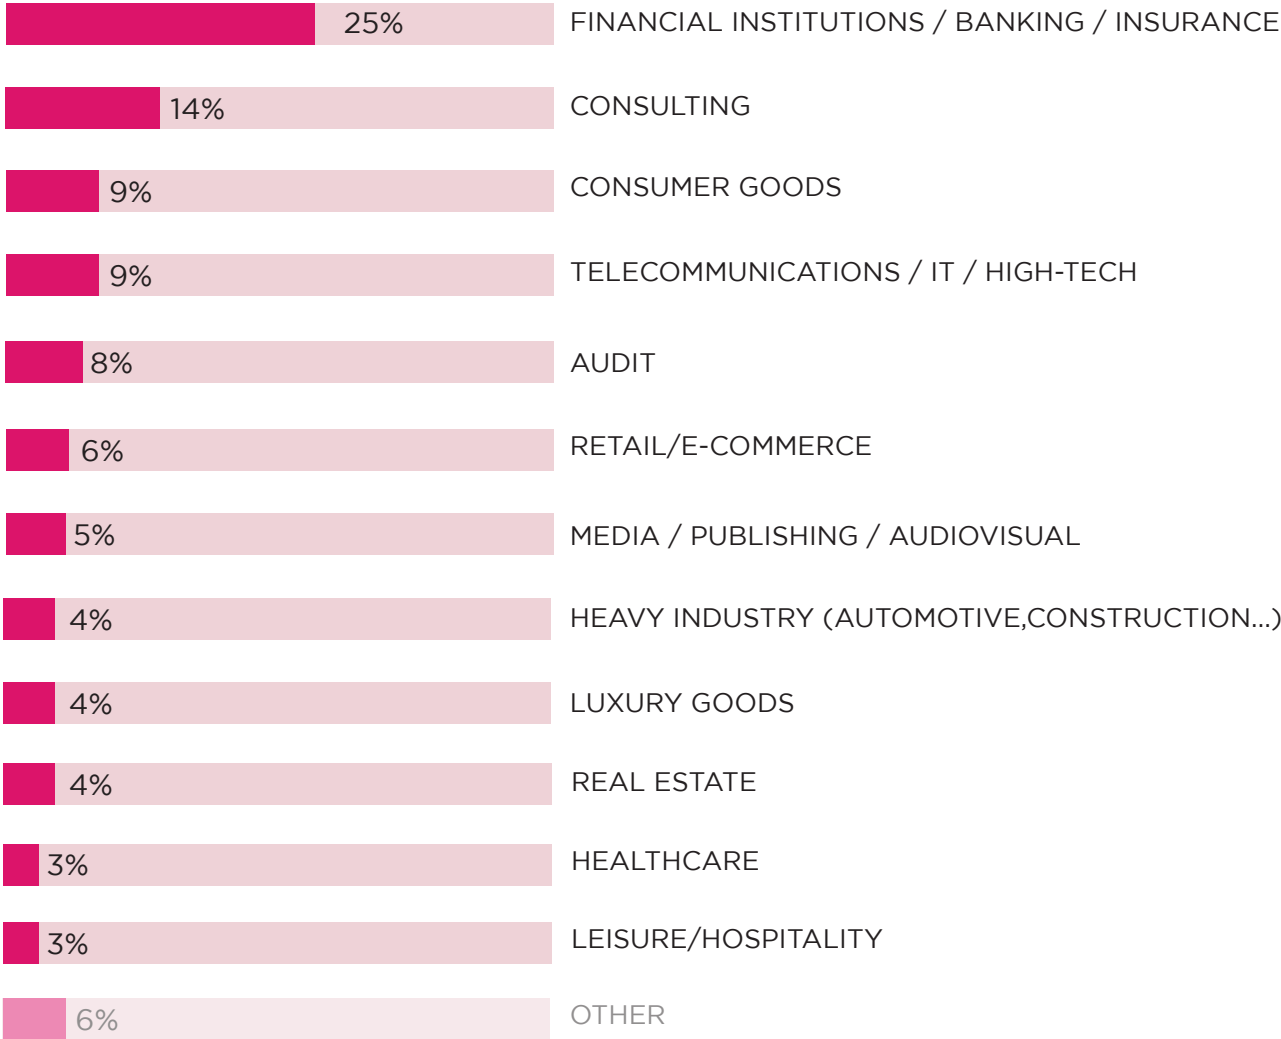

SENEGAL
SINGAPORE
SLOVAKIA
SOUTH KOREA
SPAIN
SWEDEN
SWITZERLAND
TAIWAN
THAILAND
TUNISIA
TURKEY
TURKMENISTAN
UNITED KINGDOM
UNITED STATES
VIETNAM

KEY EMPLOYMENT FIGURES

INTERNATIONAL MOBILITY GRADUATES ACCEPTED JOBS IN 45 COUNTRIES

23%
OF FRENCH
GRADUATES
WORK ABROAD

35%
OF JOBS ARE
OUTSIDE OF
FRANCE

60%
OF INTERNATIONAL
GRADUATES WORK
OUTSIDE THEIR HOME
COUNTRY

**ALMOST 1/3
WORK IN START-UPS AND
SMALL OR MEDIUM-SIZED
COMPANIES**

PLACEMENT STATISTICS: SECTOR

PLACEMENT STATISTICS: FUNCTION

37%
IN FINANCE

16%
IN CONSULTING/
STRATEGY

15%
IN BUSINESS
DEVELOPMENT

12%
IN MARKETING

37% FINANCE

PLACEMENT STATISTICS: LOCATION

60% OF INTERNATIONAL GRADUATES
WORK OUTSIDE THEIR
HOME COUNTRY

23%
OF FRENCH GRADUATES
WORK ABROAD

TOP 5 COUNTRIES

- #1** FRANCE
- #2** UNITED KINGDOM
- #3** CHINA
- #4** GERMANY
- #5** LUXEMBOURG

EMPLOYERS

TOP RECRUITERS

ACCENTURE / AILANCY / AMAZON / AMUNDI AM / AXA / BANK OF AMERICA / BARCLAYS / BLACKROCK / BLOOMBERG / BNP PARIBAS / BPCE / / NATIXIS / CAPGEMINI / CARREFOUR / CITIGROUP / CREDIT AGRICOLE / CREDIT MUTUEL / CIC / DANONE / DELOITTE / DOCUSIGN / EIGHT ADVISORY / EY / GENERAL ELECTRIC / GOLDMAN SACHS / KPMG / LINCOLN INTERNATIONAL / L'OREAL / LVMH / MARS / MAZARS / MORGAN STANLEY / NESTLE / P&G / PWC / ROTHSCHILD & CIE / SIA PARTNERS / SOCIETE GENERALE / SPENDESK / UBISOFT / UNIBAIL RODAMCO / WAVESTONE